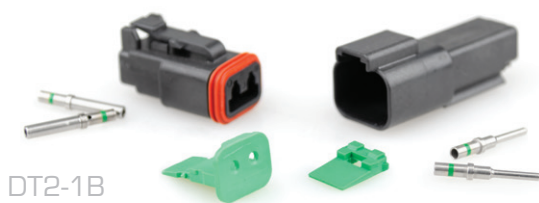

DEUTSCH DT Kits

DEUTSCH

New kits to the range..

DT2-1B

Black Housings

DT2A-1

Housings &
'A' Keyed Wedges

DT2A-1B

Black Housings &
'A' Keyed Wedges

Lighting | Safety | Electrical