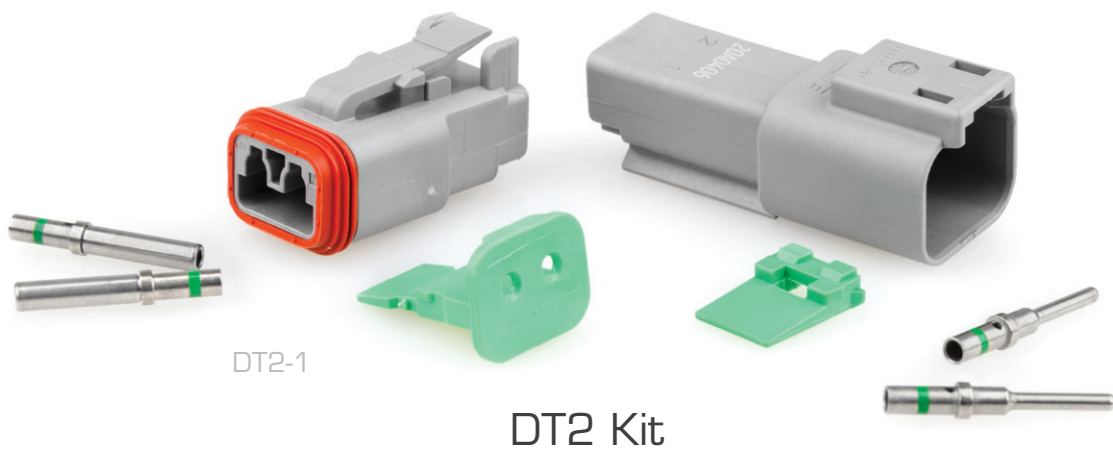

DEUTSCH DT Kits

DEUTSCH

New kits to the range..

DT2-1B

Black Housings

DT2A-1

Housings &
'A' Keyed Wedges

DT2A-1B

Black Housings &
'A' Keyed Wedges

Lighting | Safety | Electrical