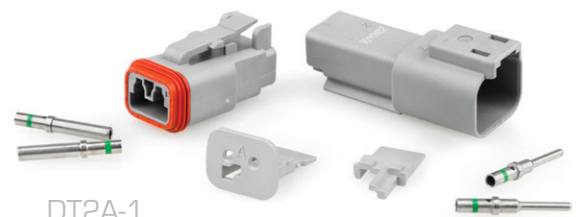

DEUTSCH DT Kits

DEUTSCH

New kits to the range..

DT2-1B

Black Housings

DT2A-1

Housings &
'A' Keyed Wedges

DT2A-1B

Black Housings &
'A' Keyed Wedges

Lighting | Safety | Electrical