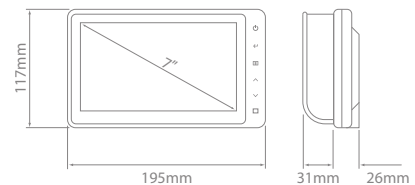

## Backeye Select Monitor – AHD

Part No.	Screen Size	Screen Resolution	Contrast Ratio	Max Brightness	Camera Input	Triggered Activation
<b>VBV-770HM</b>	7"	1024 x 600	700:1	500cd/m <sup>2</sup>	3	3

Supplied with Detachable Sun Visor & Adjustable Mount.