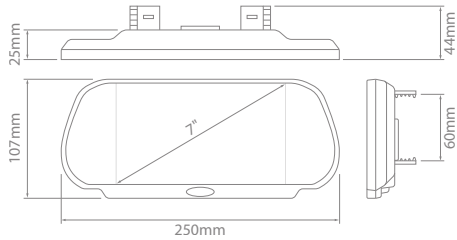

Mirror Monitor

Voltage : 12-36V
 Current Draw : 300mA
 Video Signal : NTSC & PAL
 Resolution Input Support : 1080P/720P/CVBS
 Audio : Integrated Speakers
 Max Brightness : 520cd/m²
 Shock : 10G
 Weight : 640g
 Operating Temperature : -40°C to 70°C
 Approvals : CE, RoHS

Capacitive touch screen

Mirror Monitor

Part No.	Screen Size	Screen Resolution	Camera Inputs	Triggered Activation	Kit Contents:
BL-270HM	7"	1024 x 600	2	2	1 x Monitor 1 x 1.4m Power Cable

For details of your nearest reseller free call : 1800 724 690 | www.ionnic.com