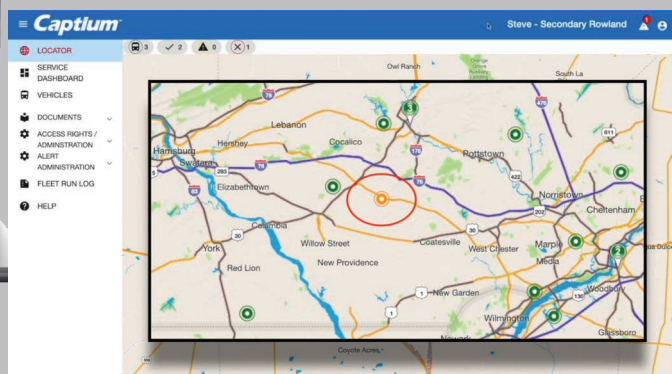

## Auxiliary Controllers

- Collect data on critical components and vehicle health providing insight to keep systems in optimal working order.
- Decrease vehicle downtime with electronics troubleshooting and support.
- Real-time notifications, run-log recording, and secure over-the-air device updates.
- Integrates with IDEX rescue tools – show current tool cycle and condition for optimal maintenance.
- As soon as a trouble code is detected, a notification is sent to the designated recipient so they can quickly prioritise breakdown repairs.
- Vehicle comparison mode makes decisions in fleet deployment simple.
- Powered by Microsoft's cloud computing platform Azure.

## Captium – Smart, Real-time, Remote Access to Asset Data

Connect to assets in the field remotely using the dedicated Captium software. View in real-time assets on a map to a precise level of accuracy. Bring up details on each vehicle showing what components are installed and what their current condition is.