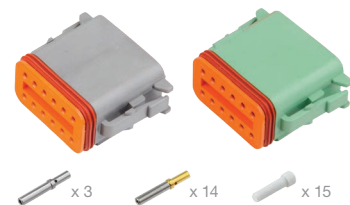

CONNKIT-CAPTUM

Captium – Hardware

Description	Telemetry Control Unit	Antenna – Externally Mounted	Connector Kit
Part No.	6420-0100-00	610-ANT-058	CONNKIT-CAPTUM