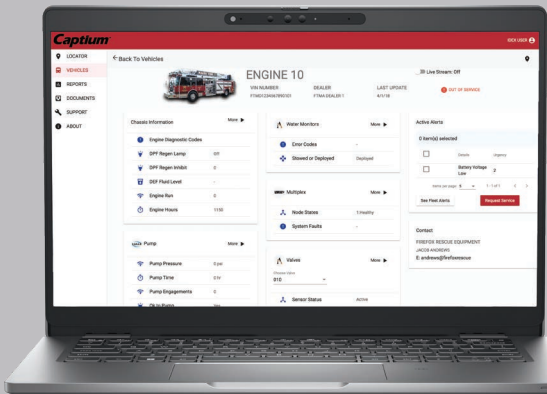

## Auxiliary Controllers

- Collect data on critical components and vehicle health providing insight to keep systems in optimal working order.
- Decrease vehicle downtime with electronics troubleshooting and support.
- Real-time notifications, run-log recording, and secure over-the-air device updates.
- Integrates with IDEX rescue tools – show current tool cycle and condition for optimal maintenance.
- As soon as a trouble code is detected, a notification is sent to the designated recipient so they can quickly prioritise breakdown repairs.
- Vehicle comparison mode makes decisions in fleet deployment simple.
- Powered by Microsoft's cloud computing platform Azure.

## Captium – Smart, Real-time, Remote Access to Asset Data

Connect to assets in the field remotely using the dedicated Captium software. View in real-time assets on a map to a precise level of accuracy. Bring up details on each vehicle showing what components are installed and what their current condition is.

Using the dashboard, track preventive maintenance schedules, identify mechanical issues before they become larger problems and detect trends associated with repairs.

Notify key people that a problem has occurred, or is happening in real time so the appropriate action can be put in place.