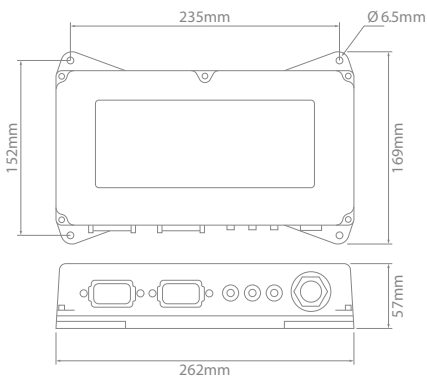

6420-0100-00