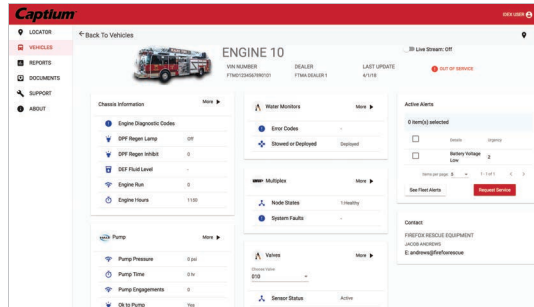

Captium™

Captium – Cloud Access Software

Part No.	Subscription Length
6419-0102-00	2 Months
6419-0160-00	5 Years